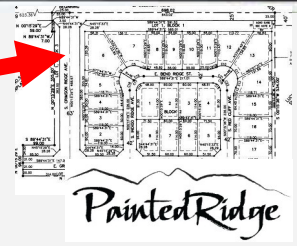

- 6.2 Miles
- 7 Minutes

**Subway, McDonalds  
Thai, Pizza**

- 3 Miles
- 5 Minutes

*Painted Ridge*